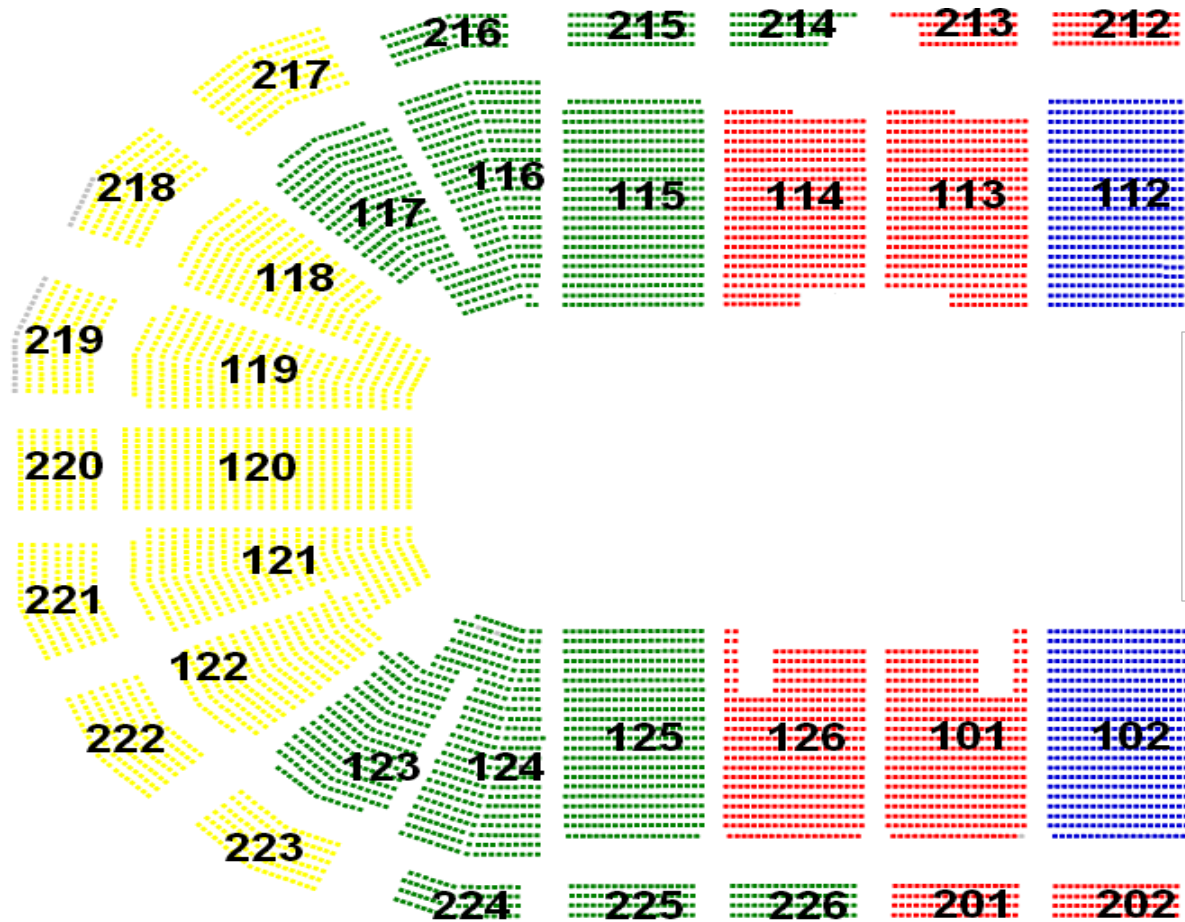

PBR BLUEDEF VELOCITY

Professional Bull Riding

Friday, February 5th, 2016 @ 8PM - DOORS @ 7
MAVERIK CENTER

ADVANCE TICKET PRICES

ADULTS:		\$60		\$45		\$35		\$20
----------------	---	-------------	---	-------------	--	-------------	---	-------------

DAY OF TICKET PRICES

ADULTS:		\$62		\$47		\$37		\$22
----------------	---	-------------	---	-------------	--	-------------	---	-------------

ALL SEATS RESERVED SEATING || TICKET PRICES INCLUDE CUF & SERVICE FEE